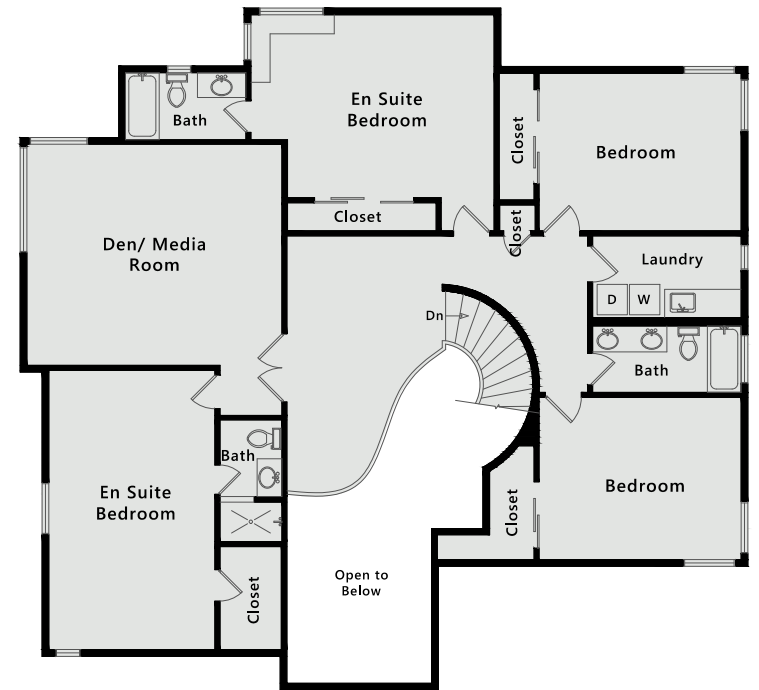

Note: Square footage data represents an estimate and has been derived simply for the marketing-style floor plans developed by Open House Drafting.

1095 Macadamia Drive

Hillsborough, CA

5,165 Sq Ft

1,065 Sq Ft

Lower Level

Main Level

3,180 Sq Ft

Upper Level

1,985 Sq Ft